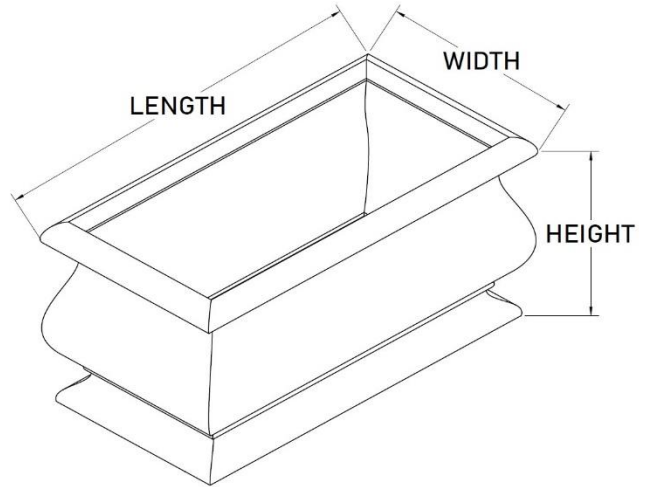

BARCELONA *Rectangular Planter*

Product Code	Length	Width	Height	Weight (approx.)
BA481818	48	18	18	33.15
BA601818	60	18	18	39.65
BA721818	72	18	18	46.13
BA482418	48	24	18	37.8
BA602418	60	24	18	44.84
BA722418	72	24	18	51.89
BA482424	48	24	24	47.32
BA602424	60	24	24	55.96
BA722424	72	24	24	64.21
BA543024	54	30	24	57.36
BA603024	60	30	24	61.95
BA723024	72	30	24	71.14
BA843024	84	30	24	80.34
BA543030	54	30	24	57.36
BA603030	60	30	30	86.63
BA723030	72	30	30	99.28
BA843030	84	30	30	111.92
BA603630	60	36	30	94.6
BA723630	72	36	30	107.91
BA843630	84	36	30	121.22

BARCELONA *Rectangular Planter*

Product Code	Length	Width	Height	Weight (approx.)
BA723636	72	36	36	136.08
BA843636	84	36	36	152.64
BA963636	96	36	36	169.2

Can't find a size? Contact Us!

The Chandler Company
2621 S. Birch St.
Santa Ana, CA 92707
(714) 979-4212