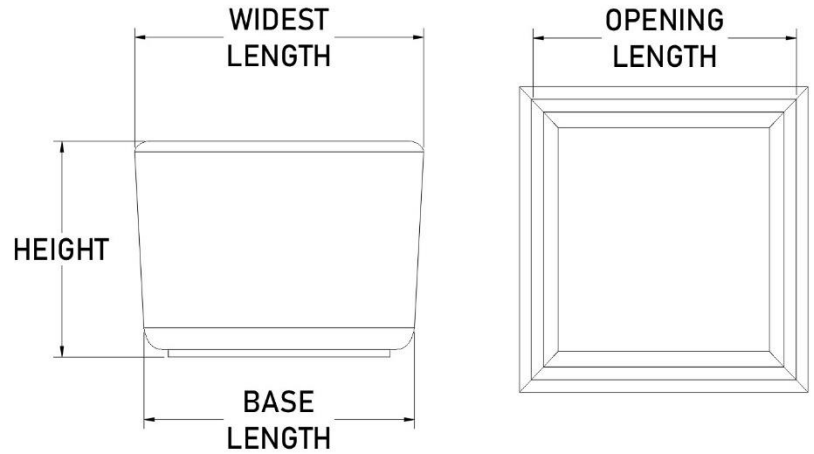

ARGENTINA *Square Planter*

Product Code	Widest Length	Opening Length	Height	Base Length	Weight (approx.)
ARS2418	24	19	18	20	20.79
ARS3018	30	25	18	26	27.37
ARS3618	36	31	18	32	34.51
ARS4218	42	37	18	38	?
ARS4818	48	43	18	44	50.47
ARS2424	24	16.5	24	16	26.63
ARS3024	30	22	24	22	34.65
ARS3624	36	30	24	31	43.24
ARS4224	42	33	24	34	52.39
ARS4824	48	40	24	40	62.09
ARS2430	24	?	30	?	?
ARS3030	30	20	30	18	49.18
ARS3630	36	23	30	18	60.94
ARS4230	42	34	30	35	73.38
ARS4830	48	37	30	41	86.47
ARS6030	60	52	30	53	114.63
ARS3636	36	25.5	36	24	76.68
ARS4236	42	33	36	34	91.92
ARS4836	48	37	36	35	107.88
ARS6036	60	49	36	48	141.96

ARGENTINA *Square Planter*

Product Code	Widest Length	Opening Length	Height	Base Length	Weight (approx.)
ARS7236	72	61.5	36	59.5	178.92
ARS4242	42	32	42	33	102.12
ARS4842	48	38	42	39	119.53
ARS6042	60	50	42	51	156.48
ARS7242	72	60	42	58	196.33