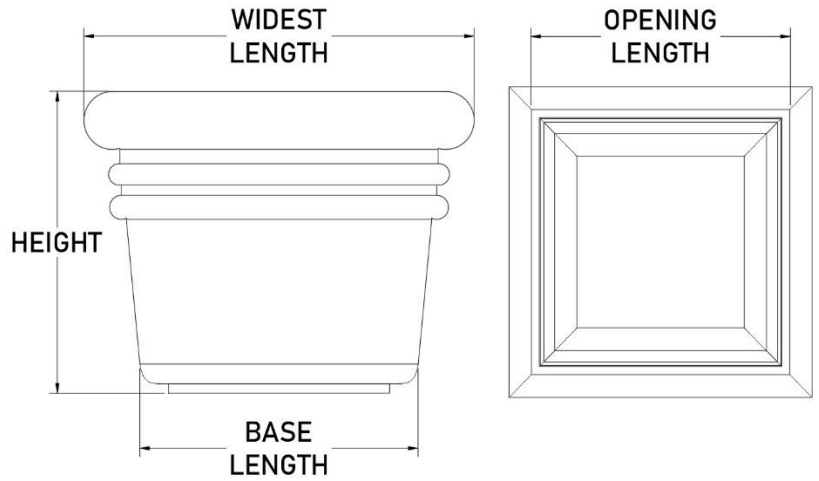

SANTA FE *Square Planter*

Product Code	Widest Length	Opening Length	Height	Base Length	Weight (approx.)
SAS2418	24	19	18	16	20.73
SAS3018	30	23	18	22	27.29
SAS3618	36	29	18	27	34.41
SAS4818	48	42	18	41	50.32
SAS2424	24	18	24	19	26.51
SAS3024	30	30	24	31	34.5
SAS3624	36	30	24	31	43.03
SAS4224	42	36	24	37	52.14
SAS4824	48	42	24	43	61.79
SAS3030	30	22	30	23	49.17
SAS3630	36	28	30	24	60.92
SAS4230	42	34	30	35	73.31
SAS4830	48	39.5	30	35.5	86.38
SAS6030	60	52	30	53	114.48
SAS3636	36	26	36	21	76.16
SAS4236	42	33	36	27	91.28
SAS4836	48	39	36	40	107.12
SAS6036	60	51	36	52	140.96
SAS7236	72	63.5	36	57	177.68
SAS4242	42	32	42	33	105.13

SANTA FE *Square Planter*

Product Code	Widest Length	Opening Length	Height	Base Length	Weight (approx.)
SAS4842	48	37	42	30	122.93
SAS6042	60	50	42	51	160.66
SAS7242	72	62	42	63	156.55

Can't find a size? Contact Us!