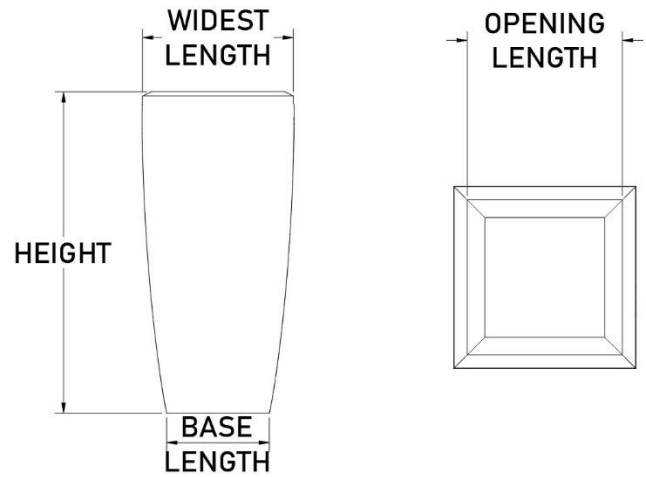

SOFIA *Square Planter*

Product Code	Widest Length	Opening Length	Height	Base Length	Weight (approx.)
SOS1824	18	?	24	?	17.08
SOS1830	18	?	30	?	24.09
SOS1836	18	?	36	?	30.6
SOS2436	24	?	36	?	42.24
SOS2442	24	?	42	?	48
SOS2448	24	20.36	48	17	53.76