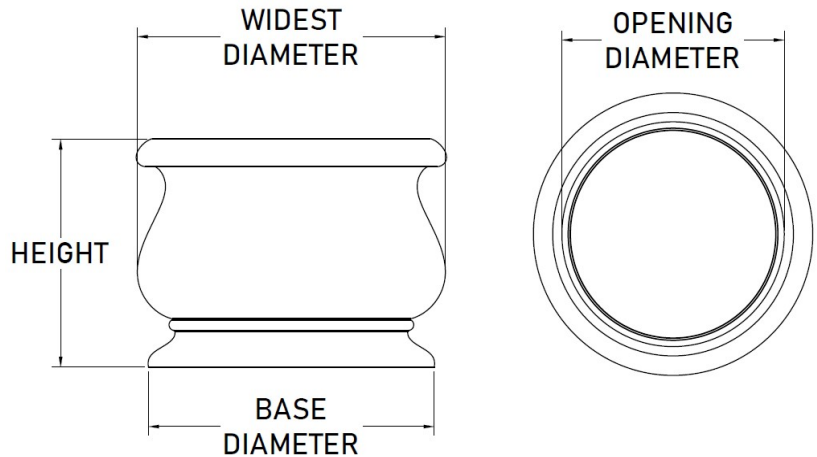

# BARCELONA *Round Planter*

Product Code	Widest Diameter	Opening Diameter	Height	Base Diameter	Weight (lbs.)
BAR2418	24	15	18	16	18.61
BAR2424	24	14	24	24	23.6
BAR3018	30	21	18	22	24.37
BAR3024	30	21	24	30	30.61
BAR3030	30	18	30	29	43.2
BAR3618	36	27	18	28	30.56
BAR3624	36	26	24	36	38.05
BAR3630	36	24	30	36	53.39
BAR3636	36	23	36	35	67.85
BAR4224	42	33	24	41	45.92
BAR4230	42	31	30	43	64.1
BAR4236	42	28	36	41	81.14
BAR4242	42	25	42	28	94.02
BAR4818	48	39	18	40	44.27
BAR4824	48	39	24	38	54.24
BAR4830	48	38	30	48.5	75.33
BAR4836	48	35	36	35	95
BAR4842	48	31	42	34	109.56
BAR6030	60	49	30	49	99.36
BAR6036	60	47	36	47	124.4

# BARCELONA *Round Planter*

Product Code	Widest Diameter	Opening Diameter	Height	Base Diameter	Weight (lbs.)
BAR7236	72	59	36	59	156.08
BAR7242	72	55	42	58	178.13

*Can't find a size? Contact Us!*

The Chandler Company