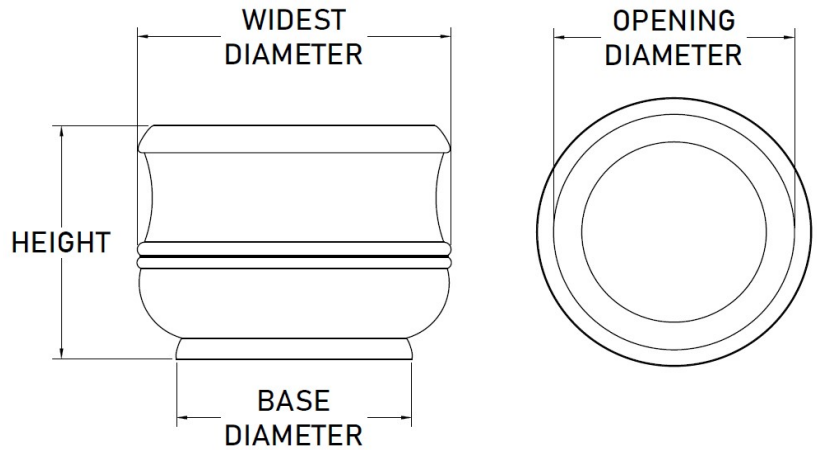

BELLAGIO *Round Planter*

Product Code	Widest Diameter	Opening Diameter	Height	Base Diameter	Weight (lbs.)
BER2418	24	18	18	18	16.2
BER2424	24	16	24	16	20.92
BER3018	30	24	18	24	21.29
BER3024	30	22	24	22	27.15
BER3030	30	20	30	20	37.66
BER3618	36	30	18	30	26.82
BER3624	36	28	24	28	33.81
BER3630	36	26	30	26	46.6
BER3636	36	25	36	24	59.37
BER4224	42	34	24	34	40.92
BER4230	42	32	30	32	56.06
BER4236	42	31	36	30	71.06
BER4242	42	28	42	28	80.05
BER4818	48	42	18	42	39.22
BER4824	48	40	24	40	48.47
BER4830	48	38	30	38	66.04
BER4836	48	37	36	36	83.32
BER4842	48	34	42	34	93.53
BER6030	60	50	30	50	87.54
BER6036	60	49	36	48	109.51

BELLAGIO *Round Planter*

Product Code	Widest Diameter	Opening Diameter	Height	Base Diameter	Weight (lbs.)
BER6042	60	46	42	46	122.18
BER7236	72	60	36	60	137.98
BER7242	72	58	42	58	153.09

Can't find a size? Contact Us!