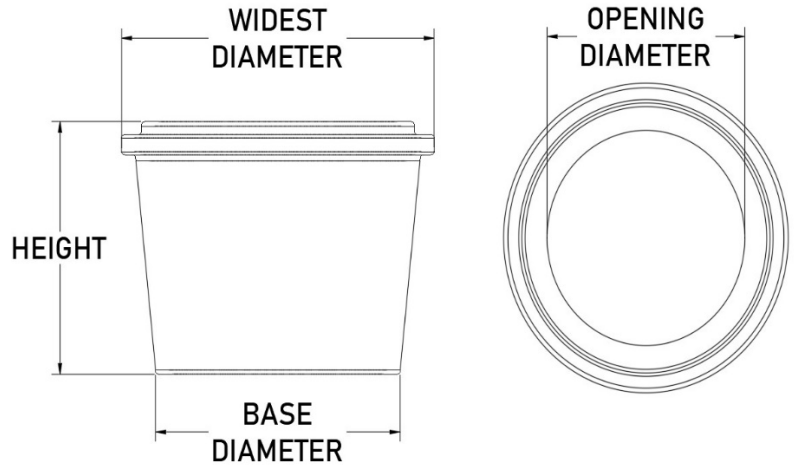

CABRILLO *Round Planter*

Product Code	Widest Diameter	Opening Diameter	Height	Base Diameter	Weight (lbs.)
CAR2418	24	17	18	15	12.95
CAR2424	24	17	24	15.5	14.69
CAR3018	30	24	18	23	18.51
CAR3024	30	22.5	24	20	21.15
CAR3030	30	22	30	21	27.76
CAR3618	36	30	18	29	24.53
CAR3624	36	29	24	28	28.03
CAR3630	36	28	30	26	36.92
CAR3636	36	27	36	24	44.22
CAR4218	42	36	18	35	37.87
CAR4224	42	35	24	34	35.37
CAR4230	42	34	30	33	46.6
CAR4236	42	33	36	30	55.92
CAR4242	42	33.5	42	31.5	60.71
CAR4824	48	41	24	40	43.14
CAR4830	48	40	30	39	56.8
CAR4836	48	39	36	36	68.17
CAR6030	60	52	30	51	78.74
CAR6036	60	51	36	48	94.36
CAR7236	72	63	36	60	122.83

CABRILLO *Round Planter*

Product Code	Widest Diameter	Opening Diameter	Height	Base Diameter	Weight (lbs.)
CAR7242	72	64	42	60	133.27

Can't find a size? Contact Us!

The Chandler Company
2621 S. Birch St.
Santa Ana, CA 92707
(714) 979-4212
info@thechandlercompany.com
www.thechandlercompany.com