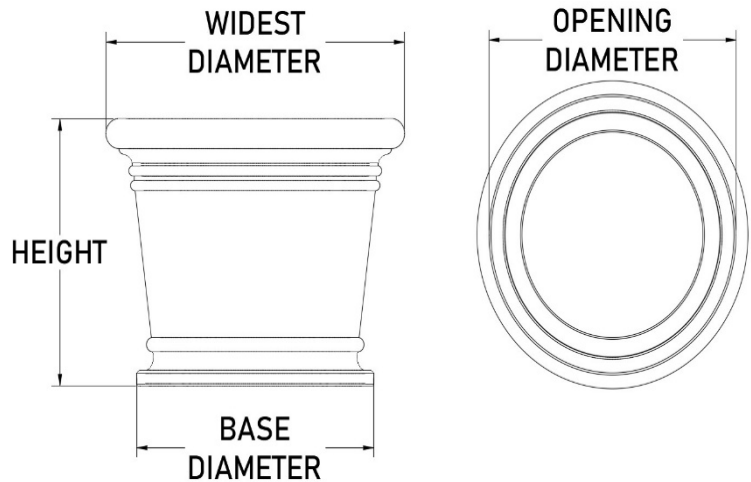

DARTMOUTH *Round Planter*

Product Code	Widest Diameter	Opening Diameter	Height	Base Diameter	Weight (lbs.)
DAR2418	24	18	18	17	17.3
DAR2424	24	15	24	17	21.95
DAR3018	30	24	18	23	22.69
DAR3024	30	20.75	24	20	28.48
DAR3030	30	18.5	30	22	40.21
DAR3618	36	30	18	29	28.53
DAR3624	36	29	24	28	35.45
DAR3630	36	23	30	27	49.71
DAR3636	36	23	36	26	63.76
DAR4224	42	35	24	34	42.85
DAR4230	42	34	30	33	59.73
DAR4236	42	28.5	36	32.5	76.25
DAR4242	42	26	42	31	85.68
DAR4818	48	42	18	41	41.5
DAR4824	48	41	24	40	50.69
DAR4830	48	40	30	39	70.26
DAR4836	48	35	36	38	89.31
DAR4842	48	38	42	35	99.99
DAR6030	60	52	30	51	92.9
DAR6036	60	51	36	48	117.1

DARTMOUTH *Round Planter*

Product Code	Widest Diameter	Opening Diameter	Height	Base Diameter	Weight (lbs.)
DAR6042	60	50	42	47	130.35
DAR7236	72	63	36	60	147.17

Can't find a size? Contact Us!

The Chandler Company