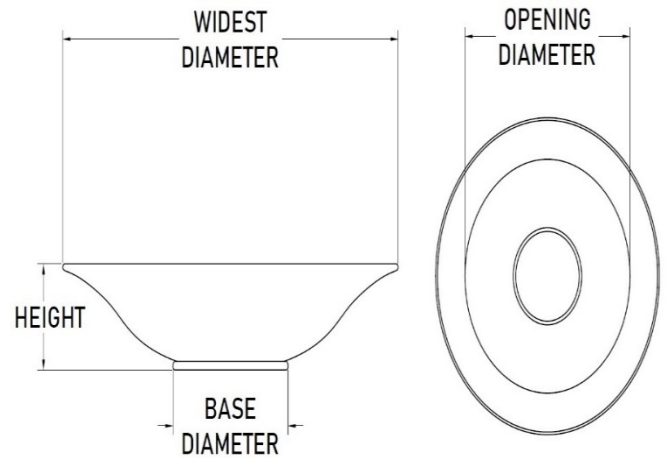

GATSBY *Bowl Planter*

Product Code	Widest Diameter	Opening Diameter	Height	Base Diameter	Weight (approx.)
GAB6013	60	45	13	31 ½	46.38

Can't find a size? Contact us!

The Chandler Company
2621 S. Birch St.
Santa Ana, CA 92707
(714) 979-4212
info@thechandlercompany.com
www.thechandlercompany.com