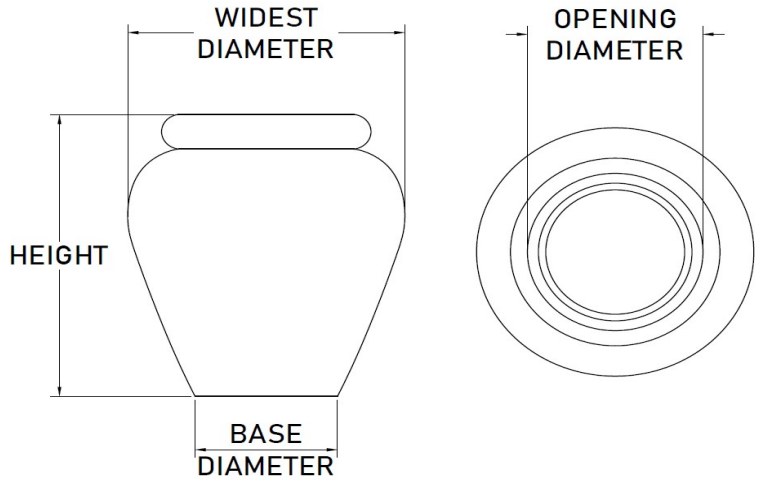

JARDINIER POT *Round Planter*

Product Code	Widest Diameter	Opening Diameter	Height	Base Diameter	Weight (lbs.)
JAR1518	15	7	18	8	8.77
JAR2124	21	9	24	11	15.39
JAR2630	26	12	30	13.5	28.83
JAR3136	31	15	36	17	45.26
JAR3642	36	17.5	42	20	65.04
JAR4148	41	19	48	21.5	79.68