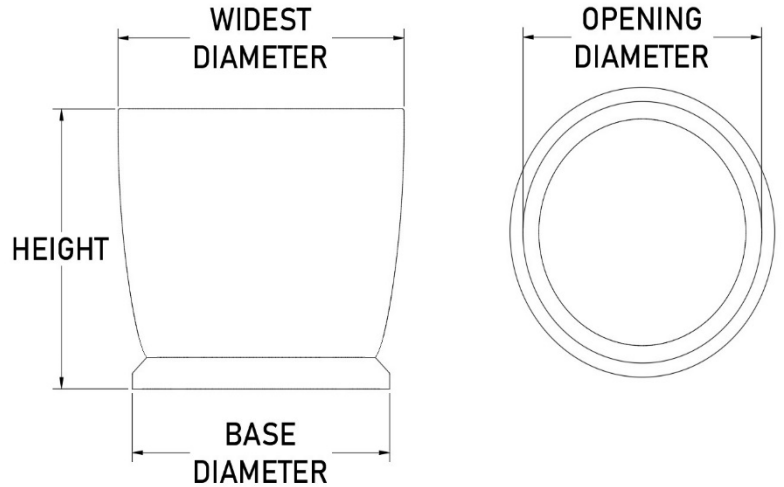

MILANO *Round Planter*

Product Code	Widest Diameter	Opening Diameter	Height	Base Diameter	Weight (lbs.)
MIR2418	24	20.25	18	20	16.23
MIR2424	24	19	24	18.5	20.32
MIR3018	30	26.25	18	26	21.28
MIR3024	30	25	24	24.5	26.33
MIR3030	30	24	30	23.25	37.94
MIR3618	36	32.25	18	32	26.78
MIR3624	36	31	24	30.5	32.78
MIR3630	36	30	30	29.25	46.83
MIR3636	36	28.5	36	28	59.69
MIR4224	42	37	24	36.5	39.67
MIR4230	42	36	30	35.25	56.25
MIR4236	42	34.5	36	34	71.28
MIR4242	42	33.5	42	32.5	80.4
MIR4818	48	44.25	18	44	39.1
MIR4824	48	43	24	42.5	47.01
MIR4836	48	40.5	36	40	83.45
MIR4842	48	39.5	42	38.5	93.77
MIR6030	60	54	30	53.25	66.18
MIR6036	60	52.5	36	52	109.45
MIR6042	60	51.5	42	50.5	122.24

MILANO *Round Planter*

Product Code	Widest Diameter	Opening Diameter	Height	Base Diameter	Weight (lbs.)
MIR7236	72	64.5	36	64	137.72
MIR7242	72	63.5	42	62.5	152.97

Can't find a size? Contact Us!

The Chandler Company