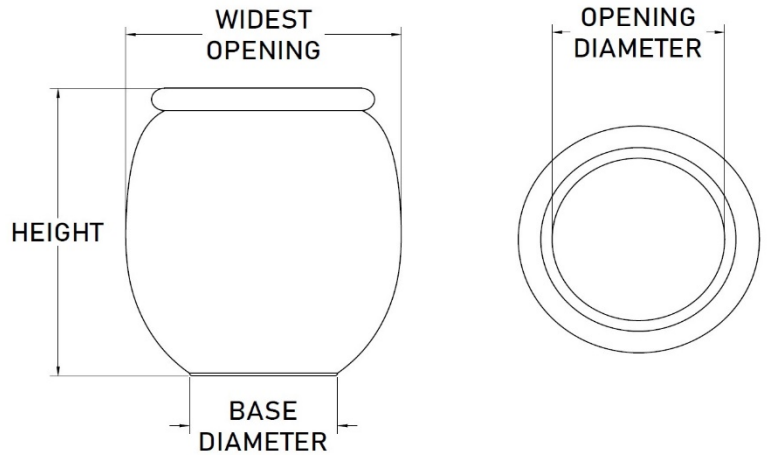

NAPOLI *Round Planter*

Product Code	Widest Diameter	Opening Diameter	Height	Base Diameter	Weight (lbs.)
NAR2418	24	19	18	19	14.96
NAR2424	24	17	24	14	19.15
NAR2430	24	18	30	12	26.61
NAR3018	30	25	18	26	19.72
NAR3024	30	24	24	21	24.94
NAR3030	30	22	30	18	34.29
NAR3618	36	31	18	29	24.93
NAR3624	36	29.5	24	29	31.18
NAR3630	36	27	30	20	42.5
NAR3636	36	26	36	23	54.1
NAR4224	42	33	24	30	37.84
NAR4230	42	34	30	35	51.23
NAR4236	42	33	36	34	64.89
NAR4242	42	32	42	33	73.07
NAR4818	48	43	18	44	36.66
NAR4824	48	42	24	43	44.96
NAR4830	48	40	30	41	60.48
NAR4836	48	39	36	40	76.25
NAR4842	48	38	42	39	85.45
NAR6030	60	52	30	53	80.52

NAPOLI *Round Planter*

Product Code	Widest Diameter	Opening Diameter	Height	Base Diameter	Weight (lbs.)
NAR6036	60	51	36	52	100.66
NAR6042	60	50	42	51	111.93
NAR7236	72	63	36	64	127.32
NAR7242	72	62	42	63	140.69
NAR8424	84	75	24	74	96.86