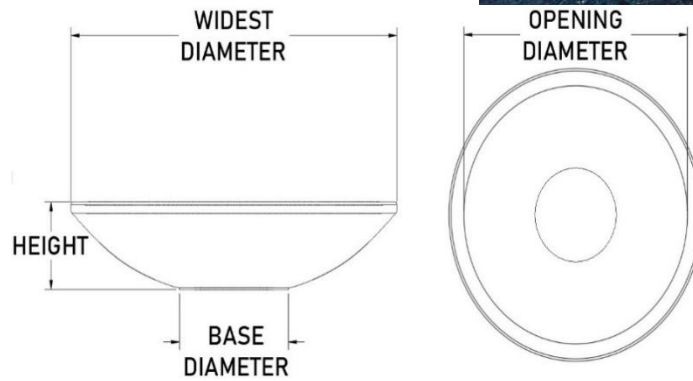

# NEXUS *Bowl Planters*

Product Code	Widest Diameter	Opening Diameter	Height	Base Diameter	Weight (approx.)
NXLB3612	36	?	12	?	16.8
NXLB4814	48	42	14	16	24.18
NXLB509	50	?	9	?	24.65
NXLB6014	60	51	14	20	41.38
NXLB7414	74	68	14	19	61.98
NXLB9416	94	89	16	32	101.52
NXLB11218	112	74	18	48	298