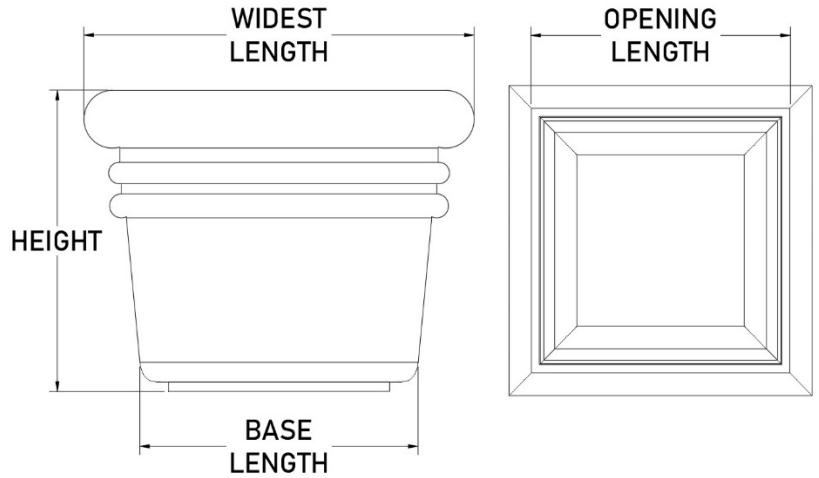

SANTA FE *Square Planter*

Product Code	Widest Length	Opening Length	Height	Base Length	Weight (lbs.)
SAS2418	24	19	18	16	20.73
SAS2424	24	18	24	19	26.51
SAS3018	30	23	18	22	27.29
SAS3024	30	30	24	31	34.5
SAS3030	30	22	30	23	49.17
SAS3618	36	29	18	27	34.41
SAS3624	36	30	24	31	43.03
SAS3630	36	28	30	24	60.92
SAS3636	36	26	36	21	76.16
SAS4224	42	36	24	37	52.14
SAS4230	42	34	30	35	73.31
SAS4236	42	33	36	27	91.28
SAS4242	42	32	42	33	105.13
SAS4818	48	42	18	41	50.32
SAS4824	48	42	24	43	61.79
SAS4830	48	39.5	30	35.5	86.38
SAS4836	48	39	36	40	107.12
SAS4842	48	37	42	30	122.93
SAS6030	60	52	30	53	114.48
SAS6036	60	51	36	52	140.96

SANTA FE *Square Planter*

Product Code	Widest Length	Opening Length	Height	Base Length	Weight (lbs.)
SAS6042	60	50	42	51	160.66
SAS7236	72	63.5	36	57	177.68
SAS7242	72	62	42	63	156.55

Can't find a size? Contact Us!