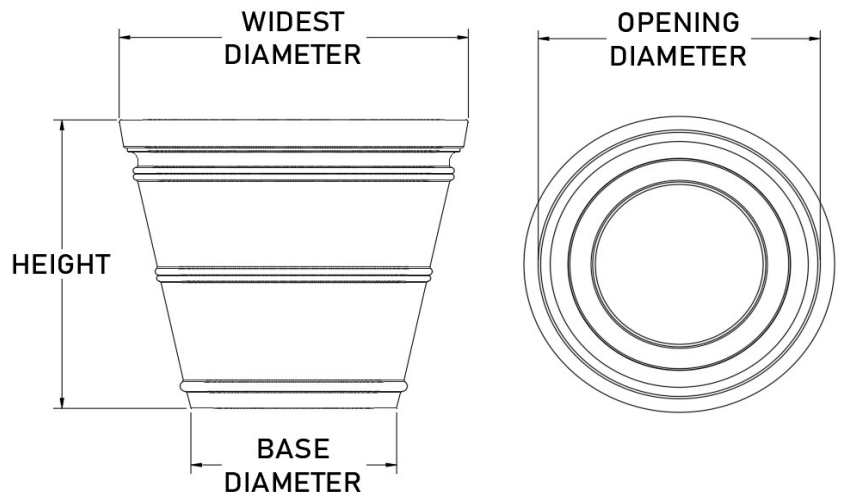

TERRACOTTA *Round Planter*

Product Code	Widest Diameter	Opening Diameter	Height	Base Diameter	Weight (lbs.)
TER2319	23	19	19	14	14
TER2723	27	22	23	16	20.63
TER3530	35	28	30	21	41.47
TER4236	42	34	36	25	66.46
TER4842	48	39	42	28	87.81
TER7272	72	72	72	35	234.58