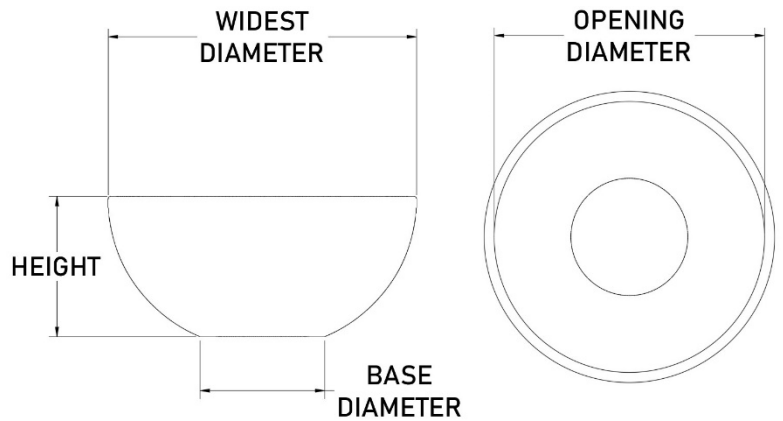

HOLLYWOOD *Bowl Planters*

Product Code	Widest Diameter	Opening Diameter	Height	Base Diameter	Weight (lbs.)
HLR2411	24	19.25	11	9.5	10.81
HLR3616	36	31.25	16	16.5	22.46

Can't find a size? Contact Us!

The Chandler Company
 2621 S. Birch St.
 Santa Ana, CA 92707
 (714) 979-4212