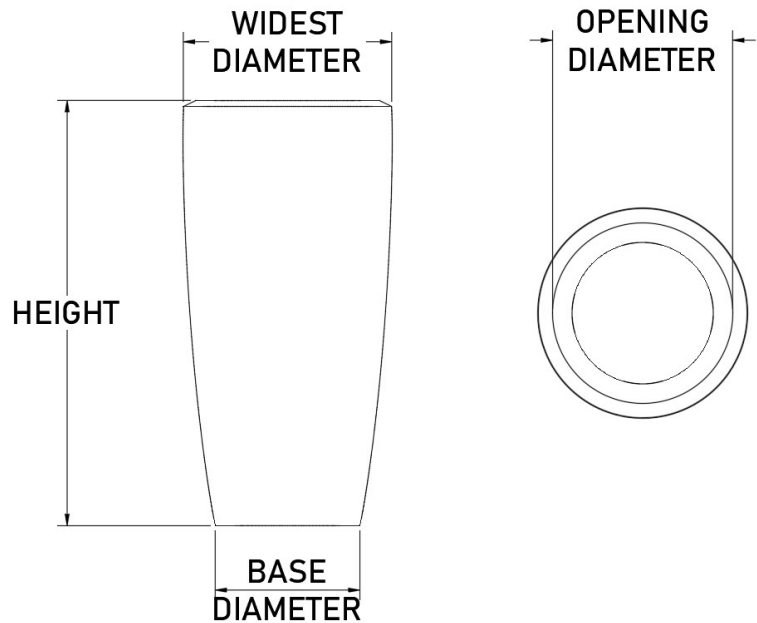

# SOFIA *Round Planter*

Product Code	Widest Diameter	Opening Diameter	Height	Base Diameter	Weight (lbs.)
SOR1824	18	14	24	12	13.42
SOR1830	18	14	30	12	18.92
SOR1836	18	14	36	12	24.03
SOR2430	24	20	30	17	26.40
SOR2436	24	20	36	17	33.18
SOR2442	24	20	42	17	37.70
SOR2448	24	20	48	17	42.22