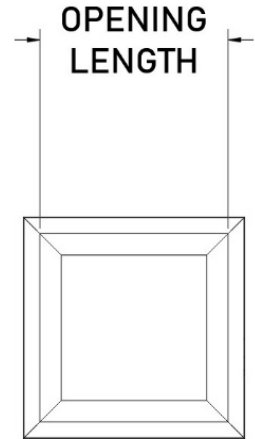

SOFIA *Square Planter*

Product Code	Widest Length	Opening Length	Height	Base Length	Weight (lbs.)
SOS1824	18	14	24	13	17.08
SOS1830	18	14	30	13	24.09
SOS1836	18	14	36	13	30.6
SOS2436	24	20	36	16	42.24
SOS2442	24	20	42	16	48
SOS2448	24	20	48	16	53.76