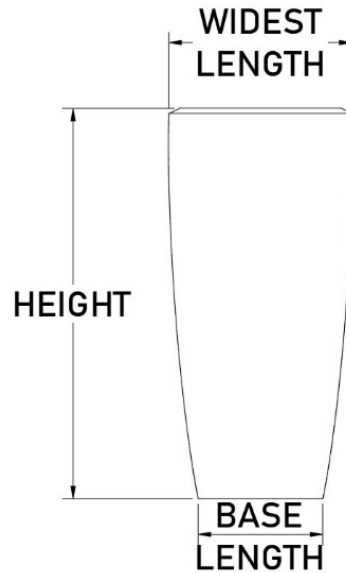

SOFIA *Square Planter*

Product Code	Widest Length	Opening Length	Height	Base Length	Weight (lbs.)
SOS1824	18	14	24	13	17.08
SOS1830	18	14	30	13	24.09
SOS1836	18	14	36	13	30.6
SOS2436	24	20	36	16	42.24
SOS2442	24	20	42	16	48
SOS2448	24	20	48	16	53.76